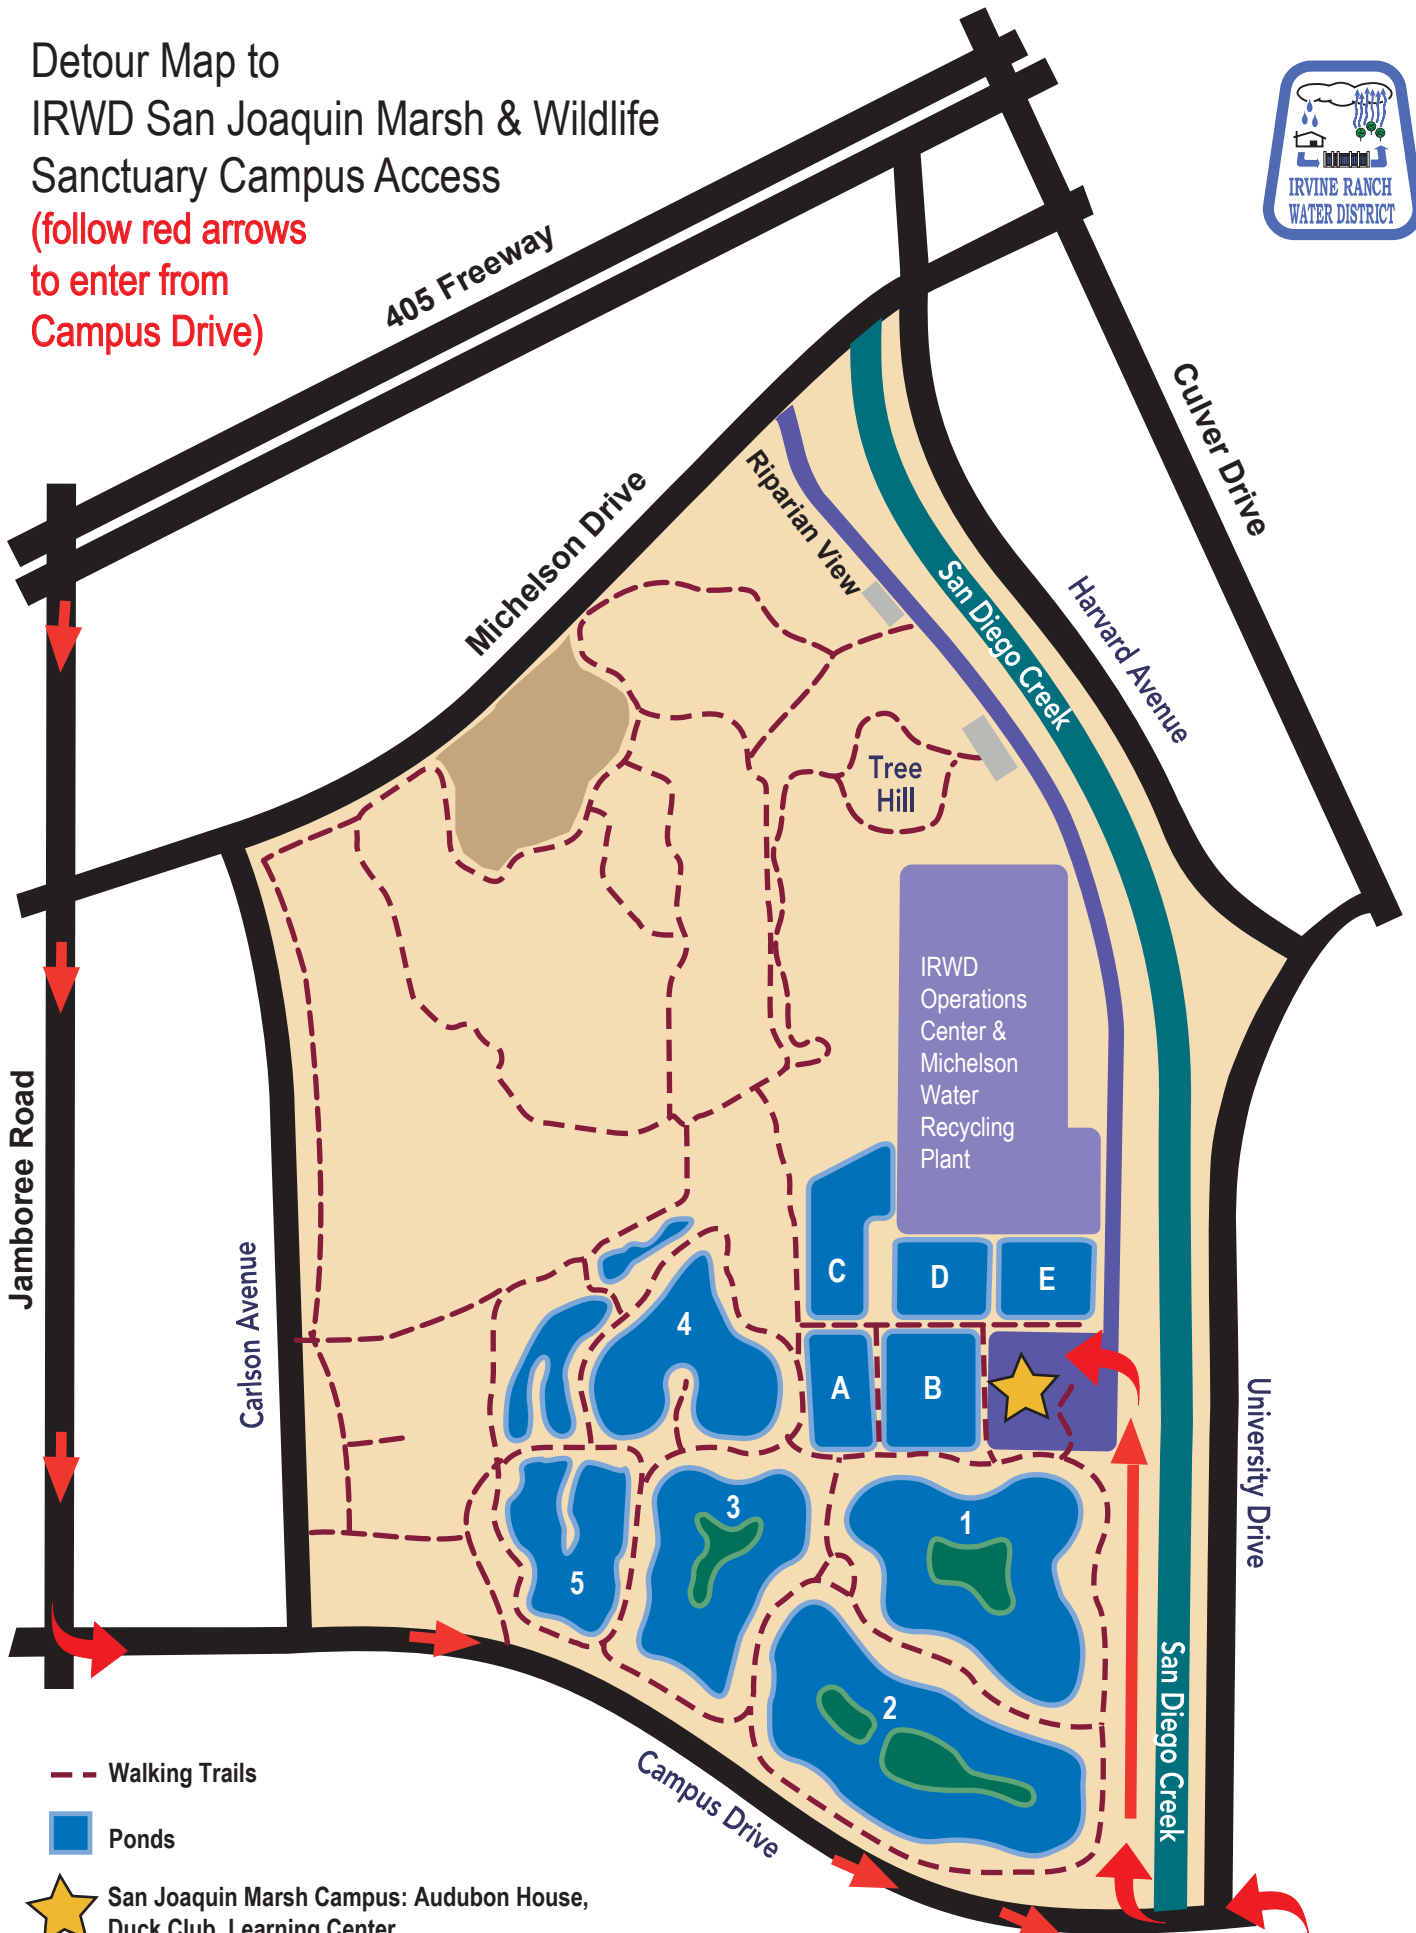

Detour Map to  
IRWD San Joaquin Marsh & Wildlife  
Sanctuary Campus Access

(follow red arrows  
to enter from  
Campus Drive)

- Walking Trails
- Ponds
- San Joaquin Marsh Campus: Audubon House, Duck Club, Learning Center, Visitor's Center & Sea and Sage House

No left turn allowed from Campus Drive into driveway,  
so make U-turn on Campus Drive at University Drive.

**DIRECTIONS TO SAN JOAQUIN MARSH CAMPUS**

**FROM 405 S EXIT JAMBOREE**

TURN RIGHT ON JAMBOREE

**FROM THE 405 N EXIT JAMBOREE**

TURN LEFT ON JAMBOREE

TURN LEFT ON CAMPUS

MAKE A U-TURN AT CAMPUS & UNIVERSITY

MAKE AN IMMEDIATE RIGHT AT THE MARKED ENTRANCE TO IRWD SAN JOAQUIN MARSH CAMPUS  
(PARALELL TO THE SAN DIEGO CREEK)