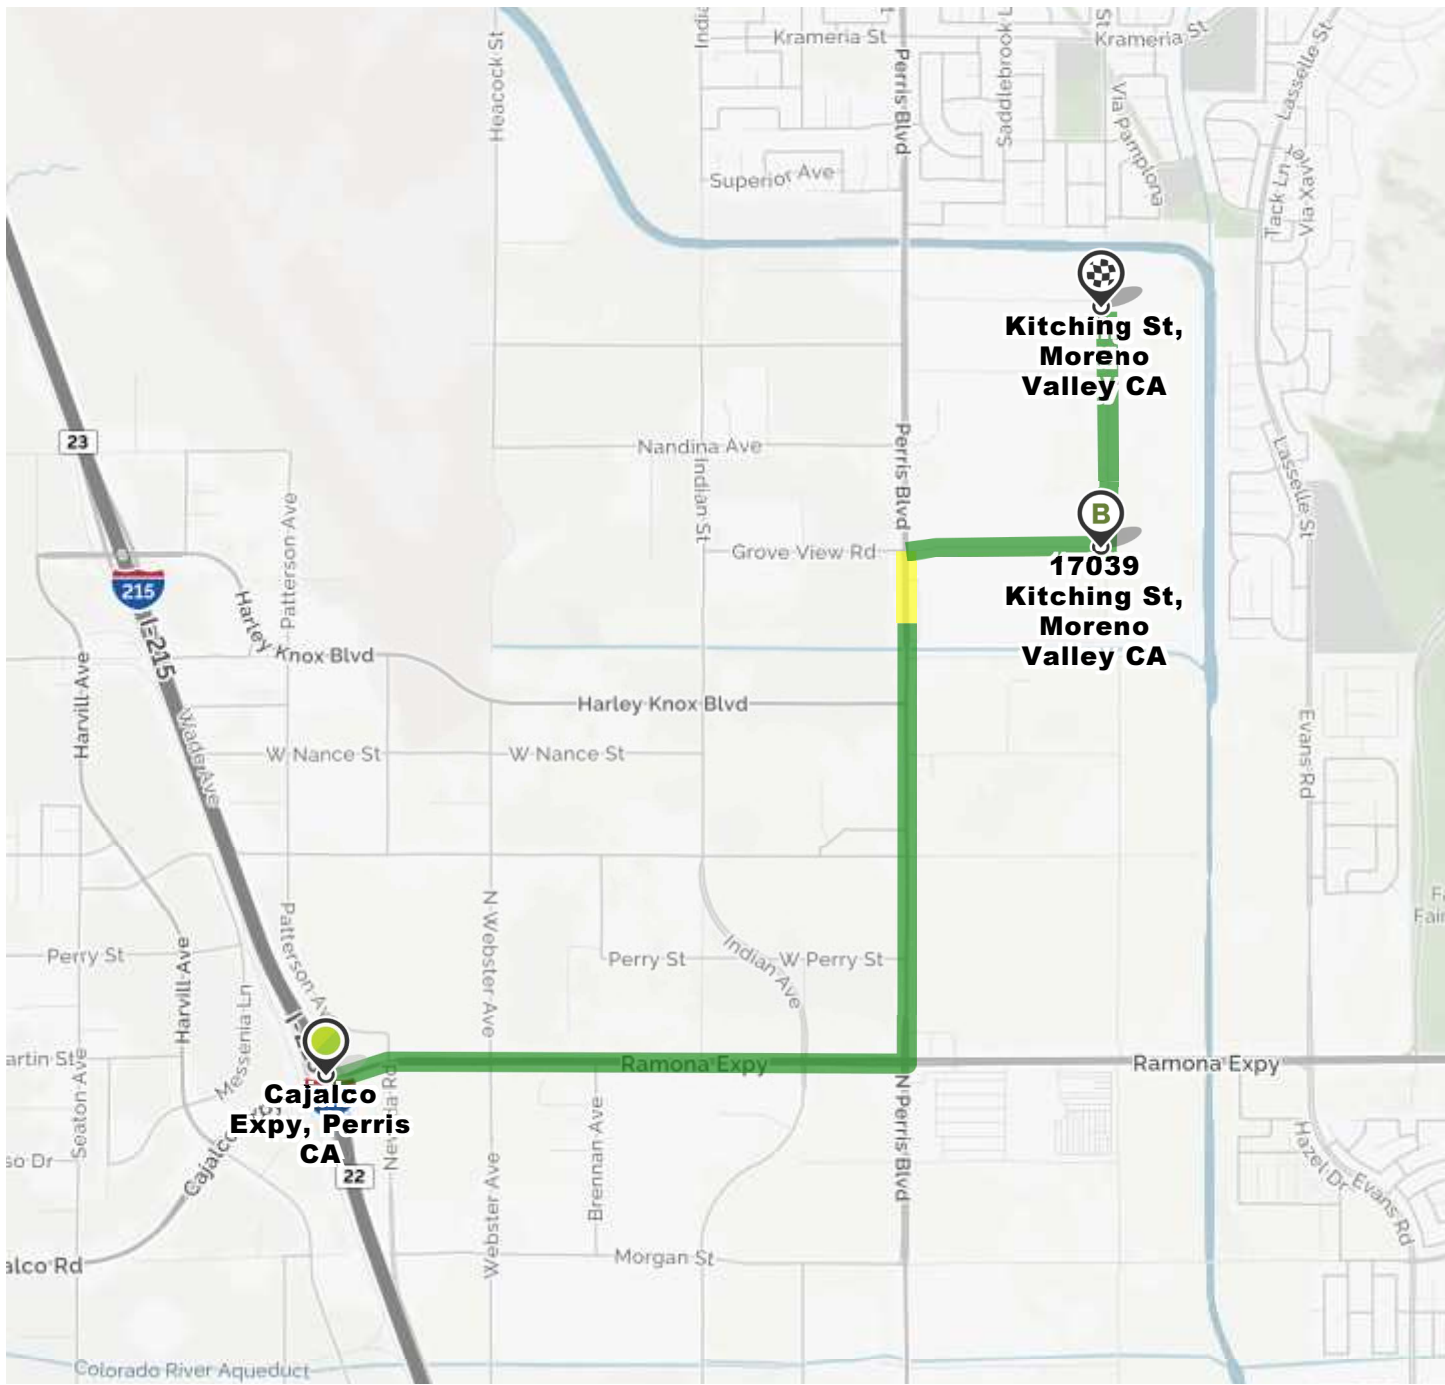

# YOUR TRIP TO:

Kitching St, Moreno Valley CA

**8 MIN | 3.8 MI**

Trip time based on traffic conditions as of 12:31 PM on February 19, 2016. Current Traffic: Light

Cajalco Expy, Perris CA

- 1. Start out going **east** on Cajalco Expy toward Ramona Expy.  
Then 0.03 miles ..... 0.03 total miles
- 2. Stay **straight** to go onto Ramona Expy.  
Then 1.39 miles ..... 1.42 total miles
- 3. Turn **left** onto N Perris Blvd.  
Then 1.26 miles ..... 2.69 total miles
- 4. Turn **right** onto Globe St.  
Then 0.49 miles ..... 3.18 total miles
- 5. Turn **right** onto Kitching St.  
Then 0.01 miles ..... 3.19 total miles

6. 17039 KITCHING ST is on the **right**.

17039 Kitching St, Moreno Valley CA

This leg: **3.19 miles**

Start of next leg of route

- 7. Start out going **north** on Kitching St toward Globe St.  
Then 0.59 miles ..... 3.78 total miles

8. KITCHING ST.

Kitching St, Moreno Valley CA

This leg: **0.59 miles**

**Cajalco Expy, Perris CA**

**Kitching St, Moreno Valley CA**

**17039 Kitching St, Moreno Valley CA**